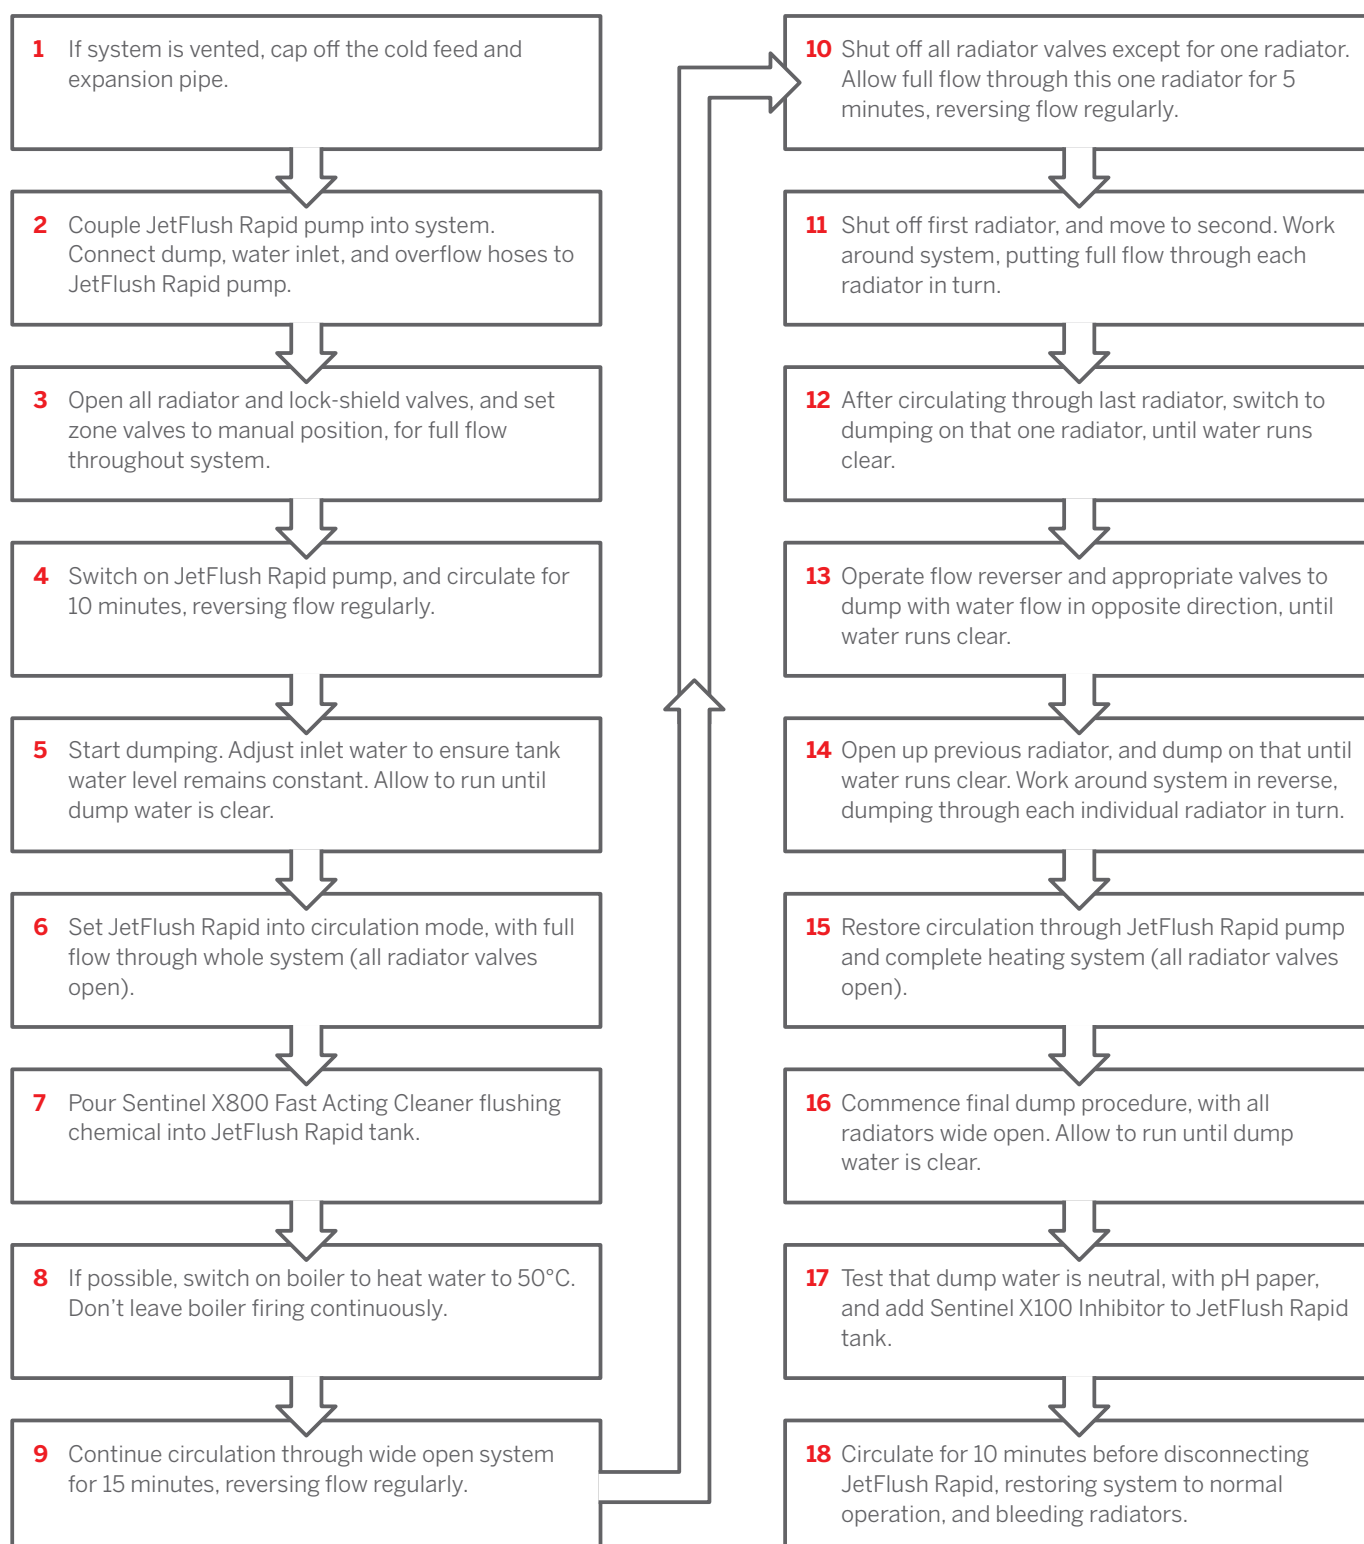

JetFlush Rapid® Quick Guide

Power flushing with a JetFlush Rapid pump

Sentinel Performance Solutions Ltd, 7650 Daresbury Park, Warrington, Cheshire, WA4 4BS. Tel +44 (0) 1928 704 330.
www.sentinelprotects.com