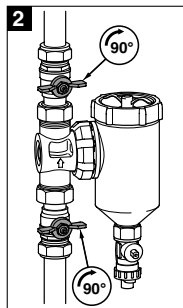

SENTINEL®

Vortex300 Vortex500

7/2021

- ★ = ✓
- ☆ = ✗

Vortex300

Vortex500

22mm

1"
3/4"

1"
3/4"