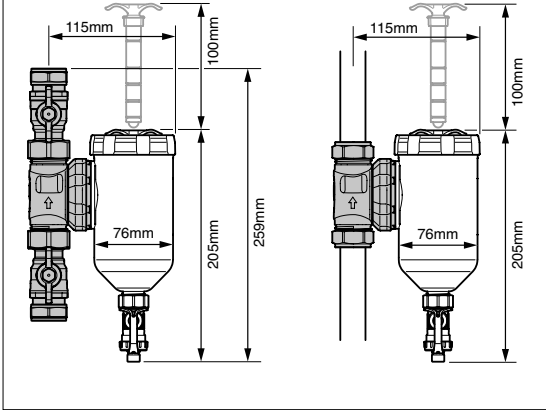

SENTINEL®

Vortex300 Vortex500

7/2021

- ★ = ✓
- ☆ = ✗

Vortex300

Vortex500

22mm

1"
3/4"

1"
3/4"