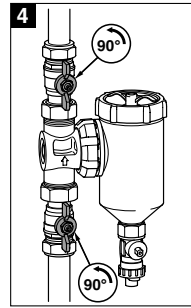

SENTINEL®

Vortex300 Vortex500

7/2021

- ★ = ✓
- ☆ = ✗

Vortex300

Vortex500

22mm

1"
3/4"

1"
3/4"