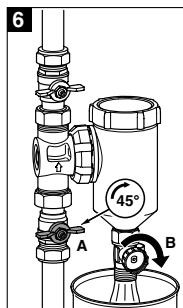

SENTINEL®

Vortex300 Vortex500

7/2021

- ★ = ✓
- ☆ = ✗

Vortex300

Vortex500

22mm

1"
3/4"

1"
3/4"