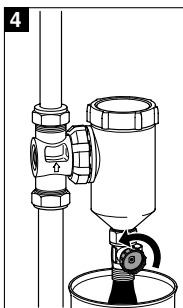

SENTINEL®

Vortex300 Vortex500

7/2021

- ★ = ✓
- ☆ = ✗

Vortex300

Vortex500

22mm

1"
3/4"

1"
3/4"