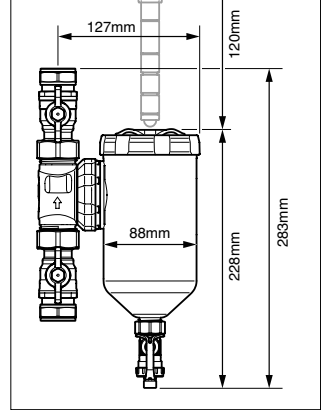

SENTINEL®

Vortex300 Vortex500

7/2021

- ★ = ✓
- ☆ = ✗

Vortex300

Vortex500

22mm

1"
3/4"

1"
3/4"