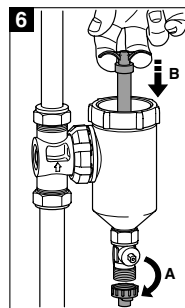

SENTINEL®

Vortex300 Vortex500

7/2021

- ★ = ✓
- ☆ = ✗

Vortex300

Vortex500

22mm

1"
3/4"

1"
3/4"