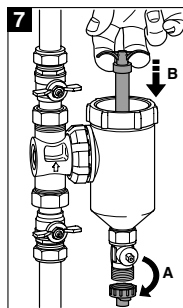

SENTINEL®

Vortex300 Vortex500

7/2021

- ★ = ✓
- ☆ = ✗

Vortex300

Vortex500

22mm

1"
3/4"

1"
3/4"