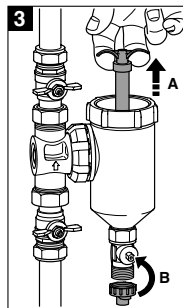

SENTINEL®

Vortex300 Vortex500

7/2021

- ★ = ✓
- ☆ = ✗

Vortex300

Vortex500

22mm

1"
3/4"

1"
3/4"