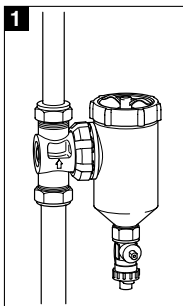

SENTINEL®

Vortex300 Vortex500

7/2021

- ★ = ✓
- ☆ = ✗

Vortex300

Vortex500

22mm

1"
3/4"

1"
3/4"