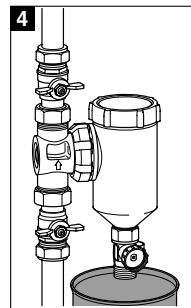

SENTINEL®

Vortex300 Vortex500

7/2021

- ★ = ✓
- ☆ = ✗

Vortex300

Vortex500

22mm

1"
3/4"

1"
3/4"