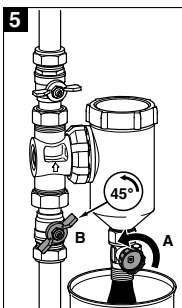

SENTINEL®

Vortex300 Vortex500

7/2021

- ★ = ✓
- ☆ = ✗

Vortex300

Vortex500

22mm

1"
3/4"

1"
3/4"