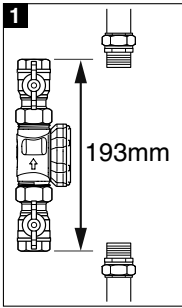

SENTINEL®

Vortex300 Vortex500

7/2021

- ★ = ✓
- ☆ = ✗

Vortex300

Vortex500

22mm

1"
3/4"

1"
3/4"