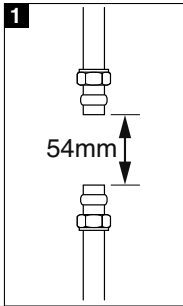

SENTINEL®

Vortex300 Vortex500

7/2021

- ★ = ✓
- ☆ = ✗

Vortex300

Vortex500

22mm

1"
3/4"

1"
3/4"