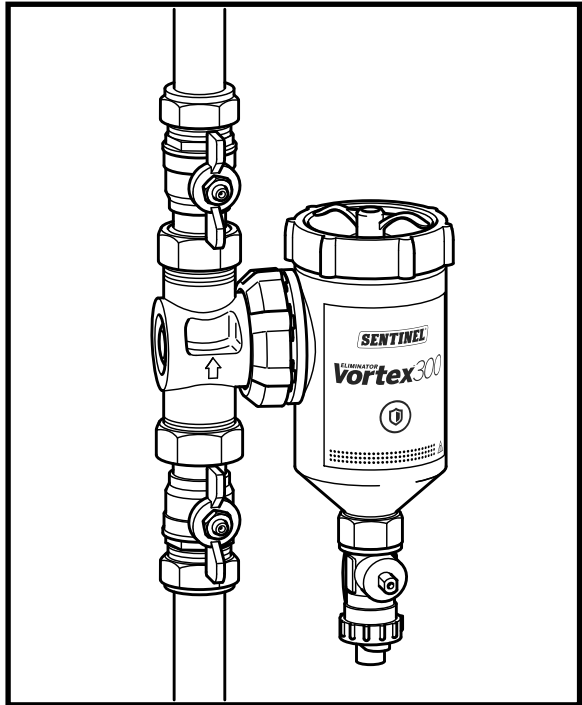

SENTINEL®

Vortex300 Vortex500

7/2021

- ★ = ✓
- ☆ = ✗

Vortex300

Vortex500

22mm

1"
3/4"

1"
3/4"