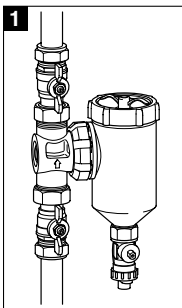

SENTINEL®

Vortex300 Vortex500

7/2021

- ★ = ✓
- ☆ = ✗

Vortex300

Vortex500

22mm

1"
3/4"

1"
3/4"