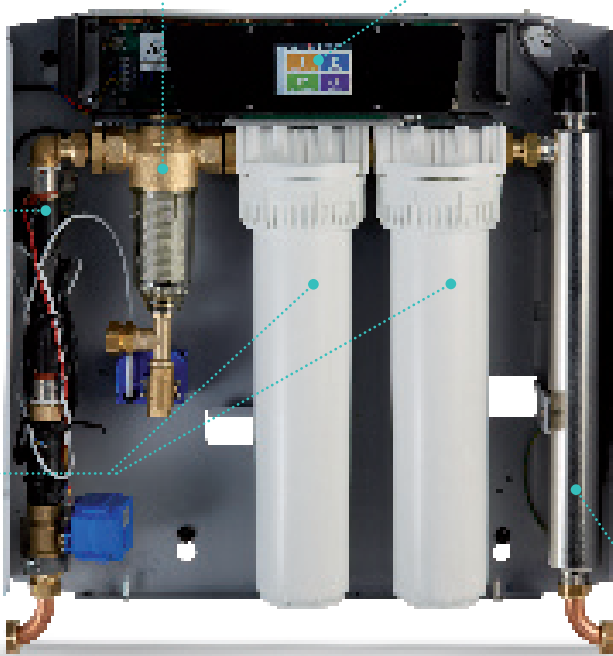

+ SAFETY SENSORS

- Detect leaks and excess pressure, and automatically cut off the network if necessary